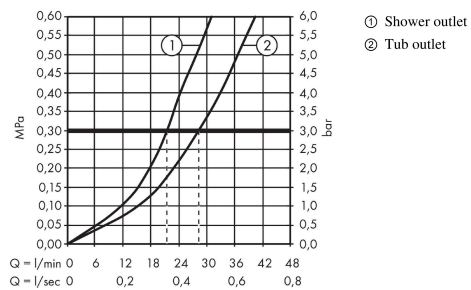

Finoris

Single lever bath mixer for concealed installation for iBox universal

Surfaces: **Chrome** Article Number: **76415000**

Description

product features

- 2 functions
- connection type: basic set
- flow rate upper outlet: 21 l/min
- flow rate lower outlet: 29 l/min
- maximum flow rate at 3 bar: 28 l/min
- flow rate for bath spout at 3 bar: 28 l/min
- flow rate of hand shower at 3 bar: 21 l/min
- min. operating pressure: 1 bar
- max. operating pressure: 10 bar
- ceramic cartridge
- temperature limitation adjustable
- diverter with automatic resetting
- with silencer

Design awards

reddot winner 2021

Product image

Scale drawing

Finoris
Single lever bath mixer for concealed installation for iBox universal
 Surfaces: **Chrome** Article Number: **76415000**

Flowchart

Finoris
Single lever bath mixer for concealed installation for iBox universal
 Surfaces: **Chrome** Article Number: **76415000**