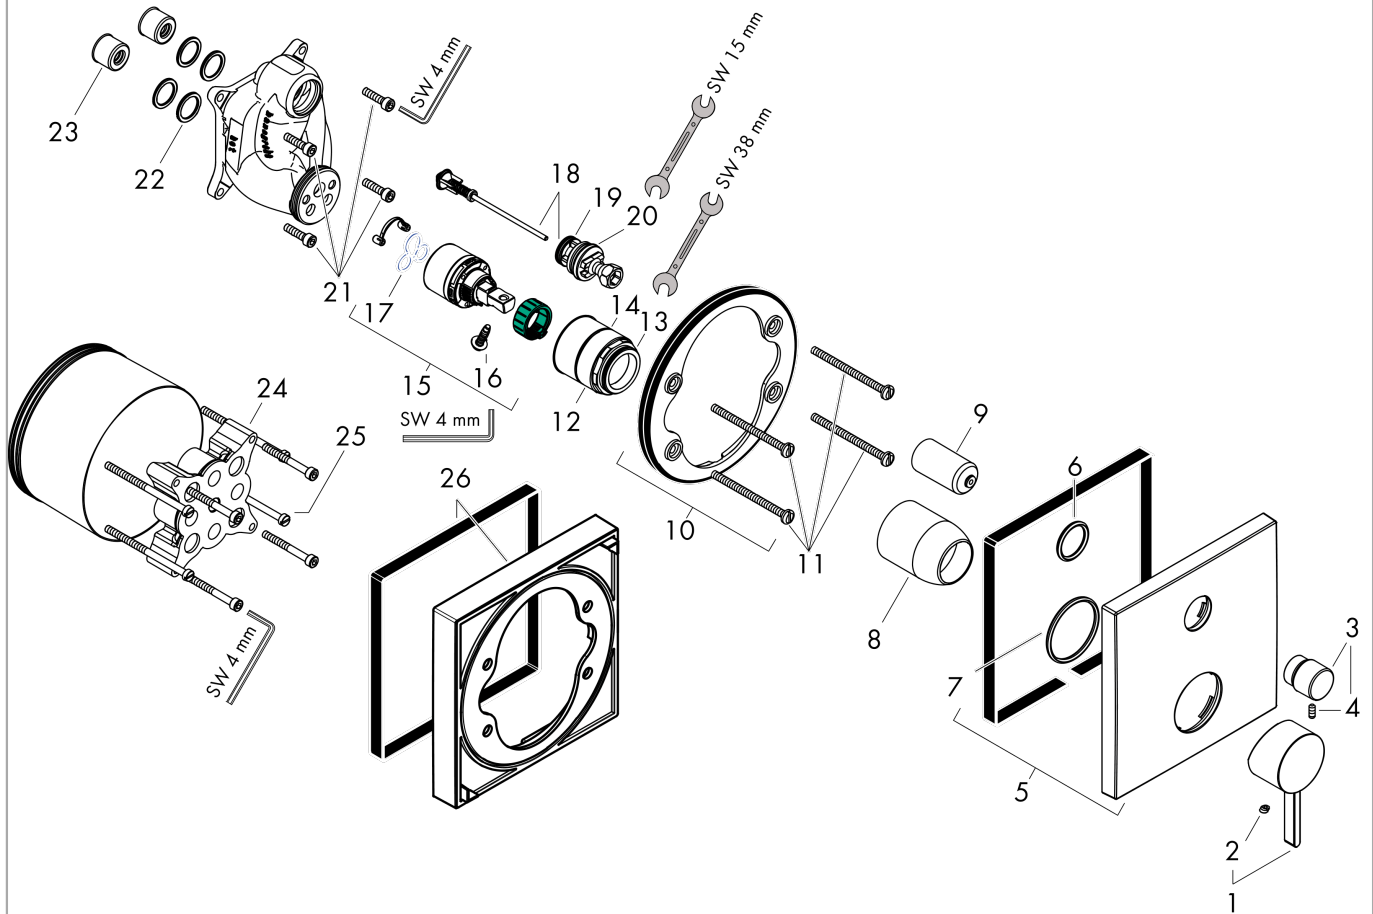

Finoris

Single lever bath mixer for concealed installation for iBox universal

Surfaces: **Chrome** Article Number: **76415000**

Description

product features

- 2 functions
- connection type: basic set
- flow rate upper outlet: 21 l/min
- flow rate lower outlet: 29 l/min
- maximum flow rate at 3 bar: 28 l/min
- flow rate for bath spout at 3 bar: 28 l/min
- flow rate of hand shower at 3 bar: 21 l/min
- min. operating pressure: 1 bar
- max. operating pressure: 10 bar
- ceramic cartridge
- temperature limitation adjustable
- diverter with automatic resetting
- with silencer

Design awards

reddot winner 2021

Product image

Scale drawing

Finoris
Single lever bath mixer for concealed installation for iBox universal
 Surfaces: **Chrome** Article Number: **76415000**

Flowchart

Finoris
Single lever bath mixer for concealed installation for iBox universal
 Surfaces: **Chrome** Article Number: **76415000**

Exploded Drawing

Year of production: >06/21

Finoris

Single lever bath mixer for concealed installation for iBox universal

Surfaces: **Chrome** Article Number: **76415000**

Spare part list

Year of production: >06/21