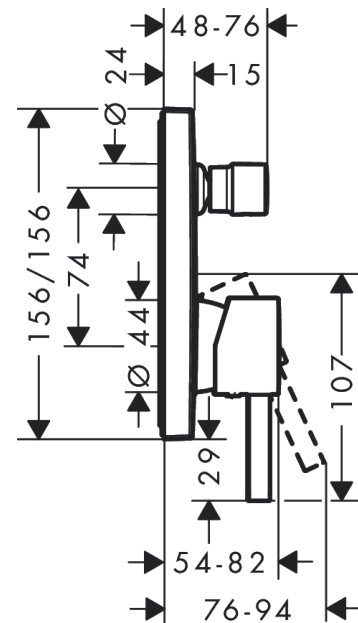

Finoris

Single lever bath mixer for concealed installation for iBox universal

Surfaces: **Chrome** Article Number: **76415000**

Description

product features

- 2 functions
- connection type: basic set
- flow rate upper outlet: 21 l/min
- flow rate lower outlet: 29 l/min
- maximum flow rate at 3 bar: 28 l/min
- flow rate for bath spout at 3 bar: 28 l/min
- flow rate of hand shower at 3 bar: 21 l/min
- min. operating pressure: 1 bar
- max. operating pressure: 10 bar
- ceramic cartridge
- temperature limitation adjustable
- diverter with automatic resetting
- with silencer

Design awards

reddot winner 2021

Product image

Scale drawing

Finoris
Single lever bath mixer for concealed installation for iBox universal
 Surfaces: **Chrome** Article Number: **76415000**

Flowchart

Finoris
Single lever bath mixer for concealed installation for iBox universal
 Surfaces: **Chrome** Article Number: **76415000**